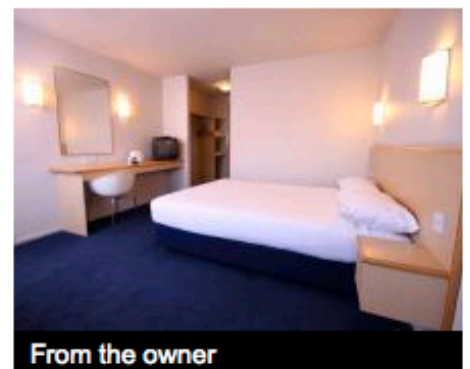

Travelodge has over 460 hotels across the UK and Ireland with rooms from just £19 per night. We can offer you great value and everything you need for a good night's sleep wherever you want to go! - From the owner