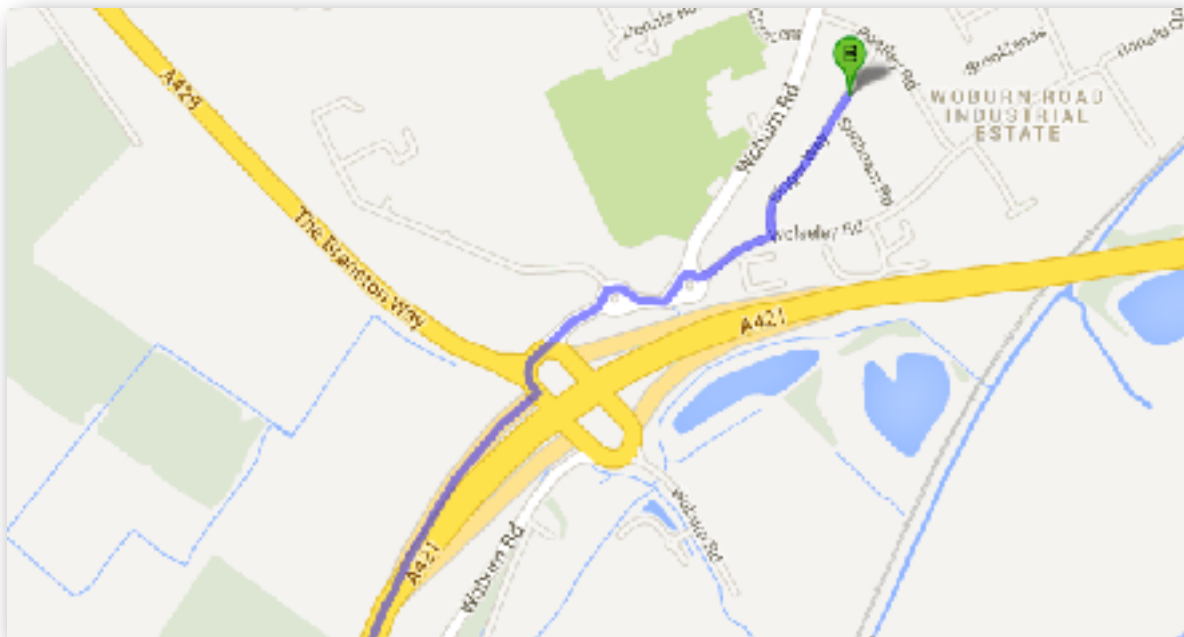

## Directions

### M1 Junction 13

Northbound - go straight over the first roundabout on the A421 then right at the second on the A421 towards Bedford.

Southbound - at the roundabout take the first exit, go under the A421 and turn right to join it after the traffic lights.

### A421 Exit

Follow signs for **Kempston** and then Woburn Road Industrial Estate.